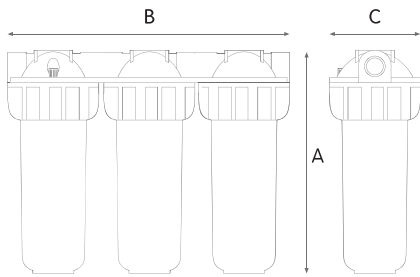

TRIPLEX PLUS 3P SX

WORKING CONDITIONS

Max working pressure:
BSP versions _____ 8 bar (116 psi)
NPT versions _____ 8,6 bar (125 psi)
Max working temperature _____ 45°C (113°F)
Min working temperature _____ 4°C (39,2°F)

SPECIFICATIONS

Non-toxic materials, suitable for drinking water.
Head and ring nut: reinforced polypropylene.
Bowl: PET.
O-ring: EPDM.
Breather-valve: body polypropylene, o-ring EPDM.
IN/OUT brass threads: CW 617 N brass.

TRIPLEX PLUS 3P SX clear housings

HOUSINGS WITH BRASS BSP THREADS

CODE	MODEL	SUITABLE CARTRIDGE	IN/OUT	DIMENSIONS mm		
				A	B	C
RA108T431	MEDIUM TRIPLEX PLUS 3P AFO SX TS	5"	3/4"	191	420	130
RA108T731	MEDIUM TRIPLEX PLUS 3P BFO SX TS	5"	1"	191	420	130
RA110T431	JUNIOR TRIPLEX PLUS 3P AFO SX TS	7"	3/4"	241	420	130
RA110T731	JUNIOR TRIPLEX PLUS 3P BFO SX TS	7"	1"	241	420	130
RA112T431	SENIOR TRIPLEX PLUS 3P AFO SX TS	10"	3/4"	315	420	130
RA112T731	SENIOR TRIPLEX PLUS 3P BFO SX TS	10"	1"	315	420	130
RA116T431	MASTER TRIPLEX PLUS 3P AFO SX TS	20"	3/4"	571	420	130
RA116T731	MASTER TRIPLEX PLUS 3P BFO SX TS	20"	1"	571	420	130